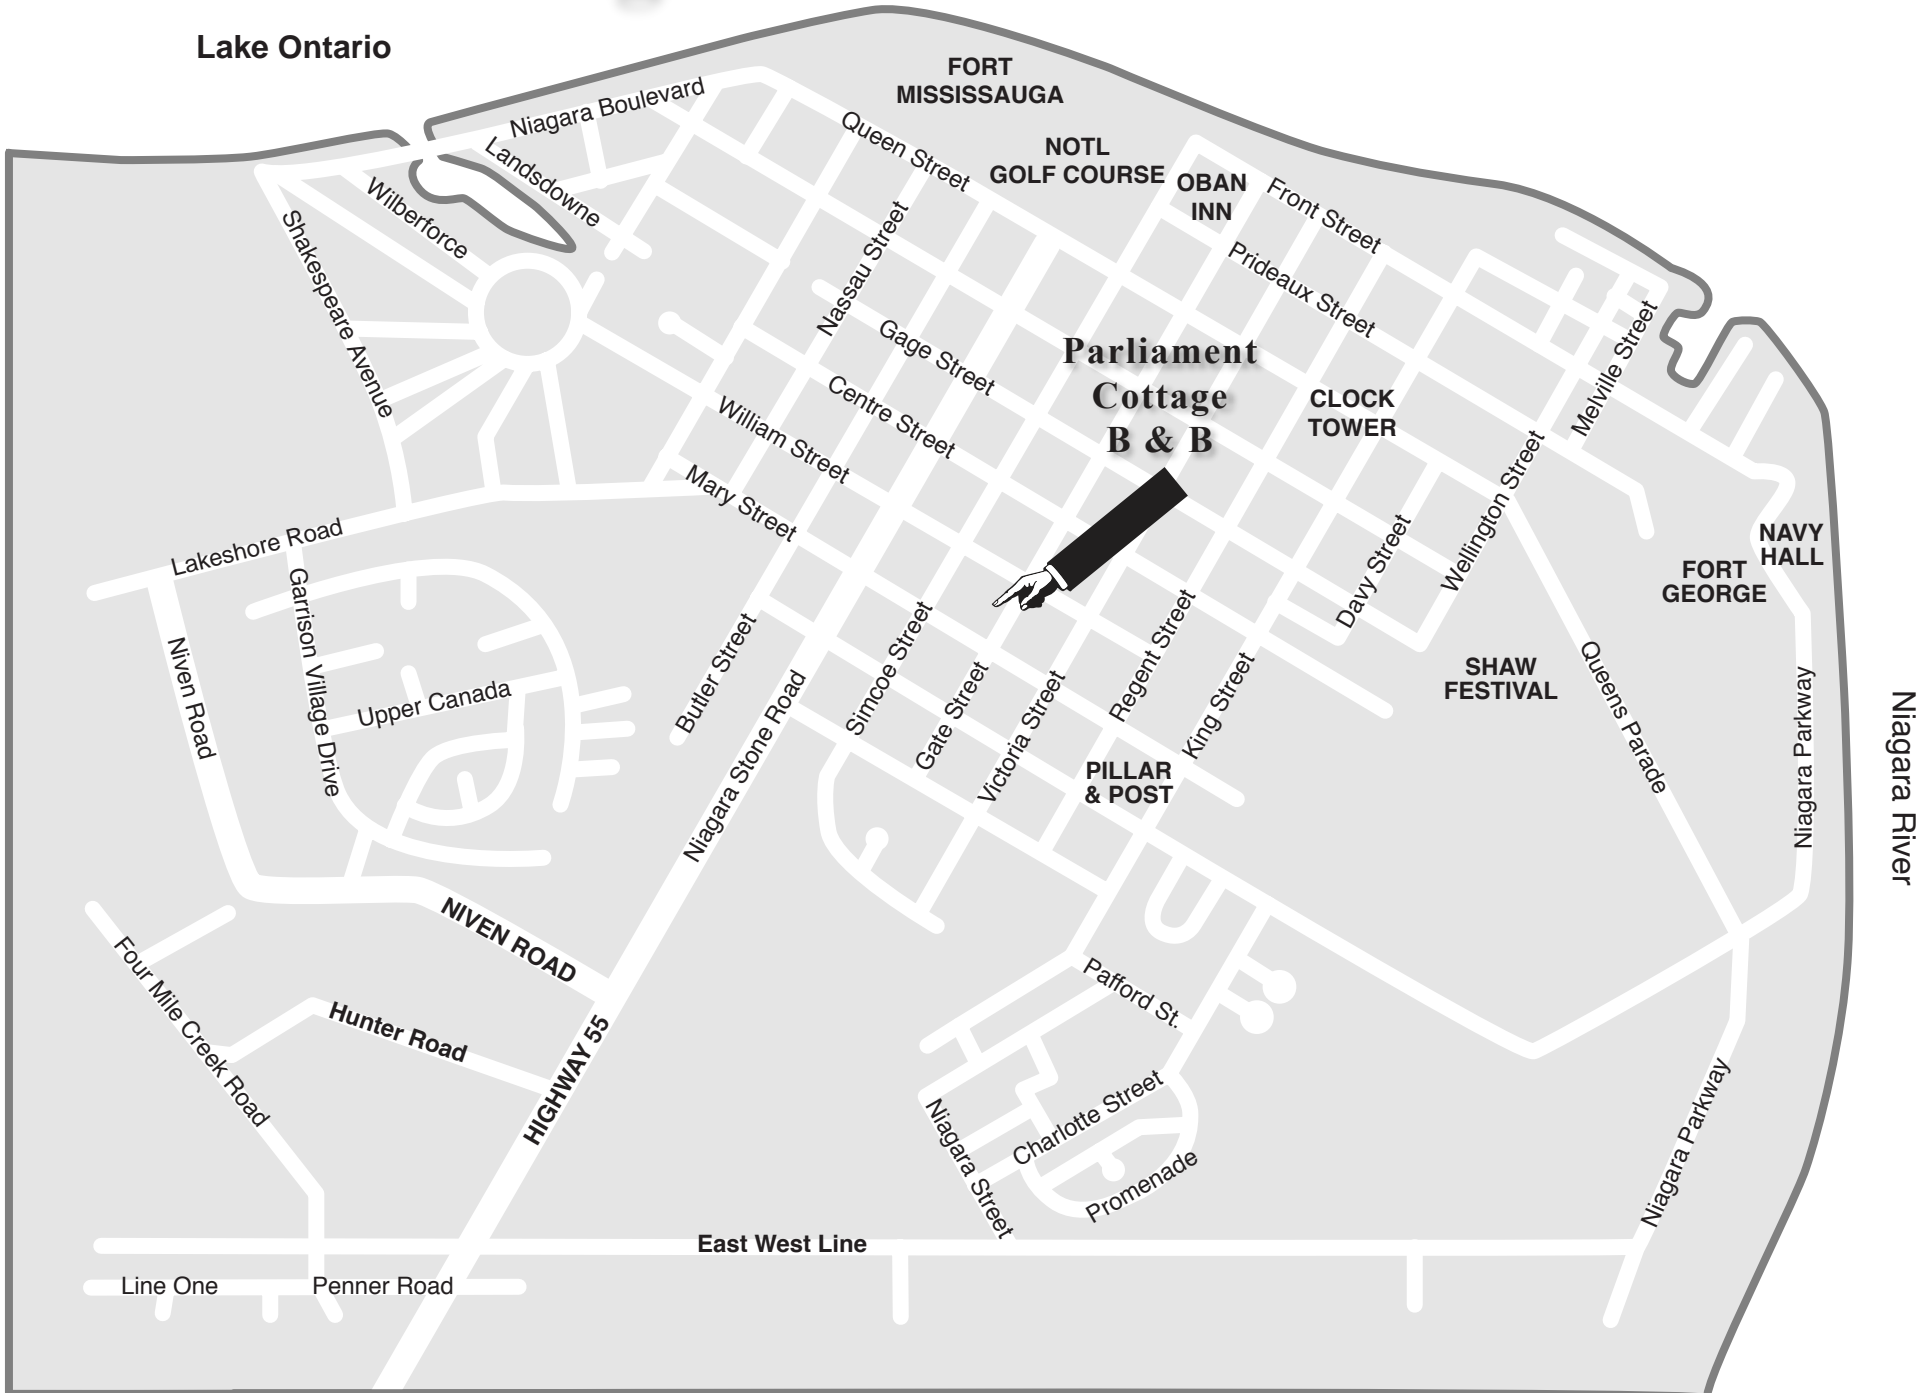

Niagara-on-the-Lake

Lake Ontario

FORT MISSISSAUGA

NOTL GOLF COURSE

OBAN INN

Wilberforce

Landsdowne

Shakespeare Avenue

Queen Street

Front Street

Prideaux Street

Niagara Boulevard

Nassau Street

Gage Street

Parliament Cottage B & B

CLOCK TOWER

William Street

Centre Street

Wellington Street

Melville Street

Lakeshore Road

Mary Street

NAVY HALL

FORT GEORGE

Garrison Village Drive

Upper Canada

SHAW FESTIVAL

Niven Road

Butler Street

Simcoe Street

Gate Street

Victoria Street

PILLAR & POST

Regent Street

Davy Street

Wellington Street

Queens Parade

Niagara Parkway

Niagara River

NIVEN ROAD

HIGHWAY 55

Four Mile Creek Road

Hunter Road

Pafford St.

Niagara Street

Charlotte Street

Promenade

Niagara Parkway

East West Line

Line One

Penner Road